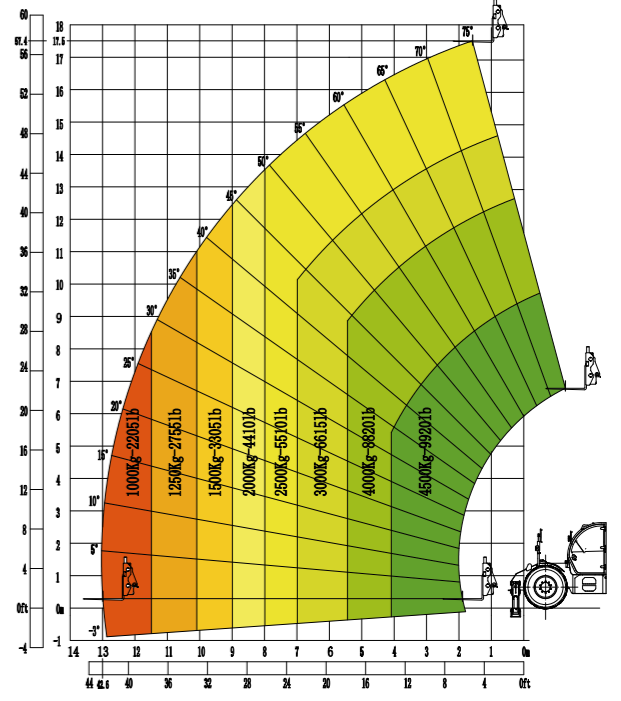

Telehandler

MVT10.56

MVT4517

Working height **55.5ft - 9920lbs**
 Load capacity **16.9m - 4500kg**

MAVERICK
 310 Edgewood Lane Cleburne Texas 76031

+1 786.340.6550
www.maverickmth.com

Load Chart

Outrigger Up

Outrigger Down

Machine Parameters

System	Measurements	Imperial	Metric
Machine Parameters	Max. Lift Capacity	9,920lb	4,500kg
	Max. Lift Height	55.5ft	16,900mm
	Length(/with fork)	20.72/25.31ft	6,315/7,715mm
	Width	8.07ft	2,460mm
	Height	8.53ft	2,600mm
	Reach at Max Height	5.41ft	1,650mm
	Max. Forward Reach	41.5ft	12,650mm
	Operational Weight	31,250lb	14,175kg
	Ground Clearance	1.41ft	430mm
	Turning radius(outside)	13.78ft	4,200mm
Power System	Drive Speed	21.75mph	35km/h
	Gradeability(laden)	50%	
	Power Source	Cummins F 3.8	
	Emission Norm	Euro V	
Transmission System	Rated power	121hp	90kW
	Max. Torque	369lb.ft/1,500rpm	500Nm/1,500rpm
	Transmission mode	Hydrostatic Drive	
	Driving	4x4	
Tank Capacity	Steering Mode	2ws, Crab Steer, 4ws	
	Tires	15.5-25	
	Fuel Tank Capacity	33gal	150L
	Hydraulic Tank Capacity	39.59gal	180L