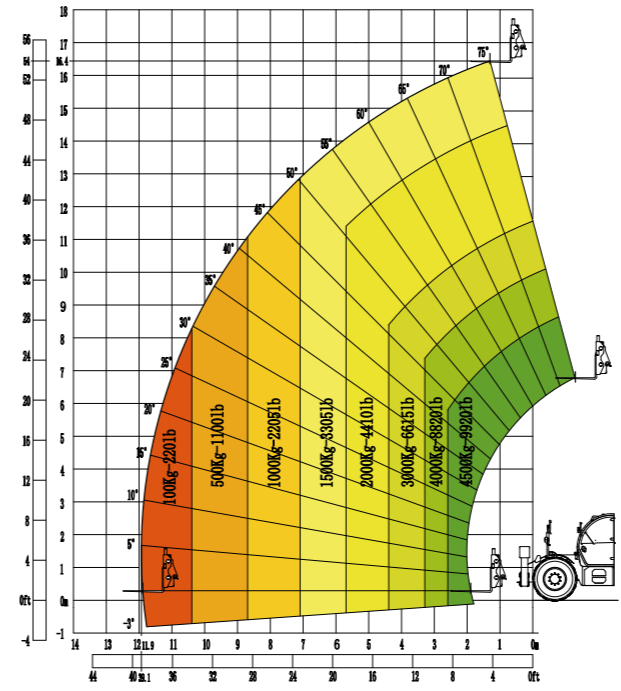

Telehandler

MVT10.56

MVT4517

Working height **55.5ft - 9920lbs**
 Load capacity **16.9m - 4500kg**

MAVERICK
 310 Edgewood Lane Cleburne Texas 76031

+1 786.340.6550
www.maverickmth.com

Load Chart

Outrigger Up

Outrigger Down

Machine Parameters

System	Measurements	Imperial	Metric
Machine Parameters	Max. Lift Capacity	9,920lb	4,500kg
	Max. Lift Height	55.5ft	16,900mm
	Length(/with fork)	20.72/25.31ft	6,315/7,715mm
	Width	8.07ft	2,460mm
	Height	8.53ft	2,600mm
	Reach at Max Height	5.41ft	1,650mm
	Max. Forward Reach	41.5ft	12,650mm
	Operational Weight	31,250lb	14,175kg
	Ground Clearance	1.41ft	430mm
	Turning radius(outside)	13.78ft	4,200mm
Power System	Drive Speed	21.75mph	35km/h
	Gradeability(laden)	50%	
	Power Source	Cummins F 3.8	
	Emission Norm	Euro V	
Transmission System	Rated power	121hp	90kW
	Max. Torque	369lb.ft/1,500rpm	500Nm/1,500rpm
	Transmission mode	Hydrostatic Drive	
	Driving	4x4	
Tank Capacity	Steering Mode	2ws, Crab Steer, 4ws	
	Tires	15.5-25	
	Fuel Tank Capacity	33gal	150L
	Hydraulic Tank Capacity	39.59gal	180L